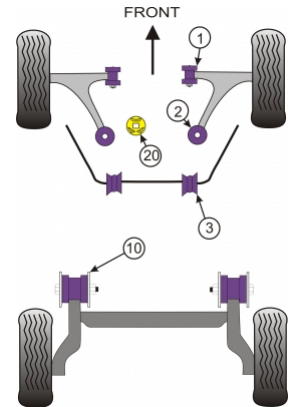

FORD - KA (2008-)

PRODUCT PRICING INFORMATION

The prices shown on our website are per bush.

To get the total pack price you will need to multiple this price by the number of bushes per vehicle.

Bush Price x Qty Per Car = Pack Price

In addition to the Road Series parts listed please check the Black Series website for other bushes suitable for this car that may be more suited to Track/Race use.

Bush description	Quantity Per Car	Diagram Reference	Part Number	Retail Price Each
 Front Arm Front Bush	2	1	PFF16-501	Ex. VAT: £20.95 Inc. VAT: £25.14
 Front Arm Rear Bush	2	2	PFF16-502	Ex. VAT: £23.95 Inc. VAT: £28.74
 Front Anti Roll Bar Bush 20mm	2	3	PFF16-503-20	Ex. VAT: £17.95 Inc. VAT: £21.54
 Front Anti Roll Bar Bush 21mm	2	3	PFF16-503-21	Ex. VAT: £17.95 Inc. VAT: £21.54
 Rear Beam Mounting Bush	2	10	PFR16-510	Ex. VAT: £21.95 Inc. VAT: £26.34
 Engine Mount Insert	1	20	PFF16-520	Ex. VAT: £16.95 Inc. VAT: £20.34