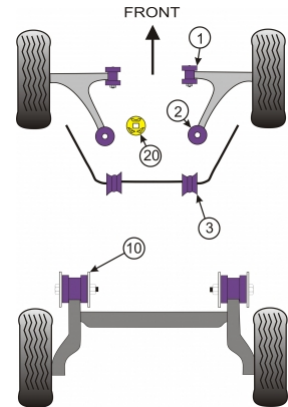

FIAT - 500 (2007-)

PRODUCT PRICING INFORMATION

The prices shown on our website are per bush.

To get the total pack price you will need to multiple this price by the number of bushes per vehicle.

Bush Price x Qty Per Car = Pack Price

In addition to the Road Series parts listed please check the Black Series website for other bushes suitable for this car that may be more suited to Track/Race use.

Bush description	Quantity Per Car	Diagram Reference	Part Number	Retail Price Each
 Front Arm Front Bush	2	1	PFF16-501	Ex. VAT: £20.95 Inc. VAT: £25.14
 Front Arm Rear Bush	2	2	PFF16-502	Ex. VAT: £23.95 Inc. VAT: £28.74
 Front Anti Roll Bar Bush 20mm	2	3	PFF16-503-20	Ex. VAT: £17.95 Inc. VAT: £21.54
 Front Anti Roll Bar Bush 21mm	2	3	PFF16-503-21	Ex. VAT: £17.95 Inc. VAT: £21.54
 Rear Beam Mounting Bush	2	10	PFR16-510	Ex. VAT: £21.95 Inc. VAT: £26.34
 Engine Mount Insert	1	20	PFF16-520	Ex. VAT: £16.95 Inc. VAT: £20.34
 Engine Mount Insert, Abarth	1	20	PFF16-521	Ex. VAT: £16.95 Inc. VAT: £20.34