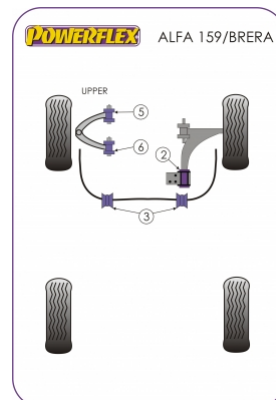

ALFA ROMEO - 159 (2005-2011)

PRODUCT PRICING INFORMATION

The prices shown on our website are per bush.

To get the total pack price you will need to multiple this price by the number of bushes per vehicle.

Bush Price x Qty Per Car = Pack Price

In addition to the Road Series parts listed please check the Black Series website for other bushes suitable for this car that may be more suited to Track/Race use.

Bush description	Quantity Per Car	Diagram Reference	Part Number	Retail Price Each
Front Lower Arm Rear Bush Click for fitting instructions	2	2	PFF1-502	Ex. VAT: £30.45 Inc. VAT: £36.54
Front Upper Arm Front Bush, Adjustable Click for fitting instructions	2	5	PFF1-505G	Ex. VAT: £40.95 Inc. VAT: £49.14
Front Upper Arm Rear Bush, Adjustable Click for fitting instructions	2	6	PFF1-506G	Ex. VAT: £40.95 Inc. VAT: £49.14